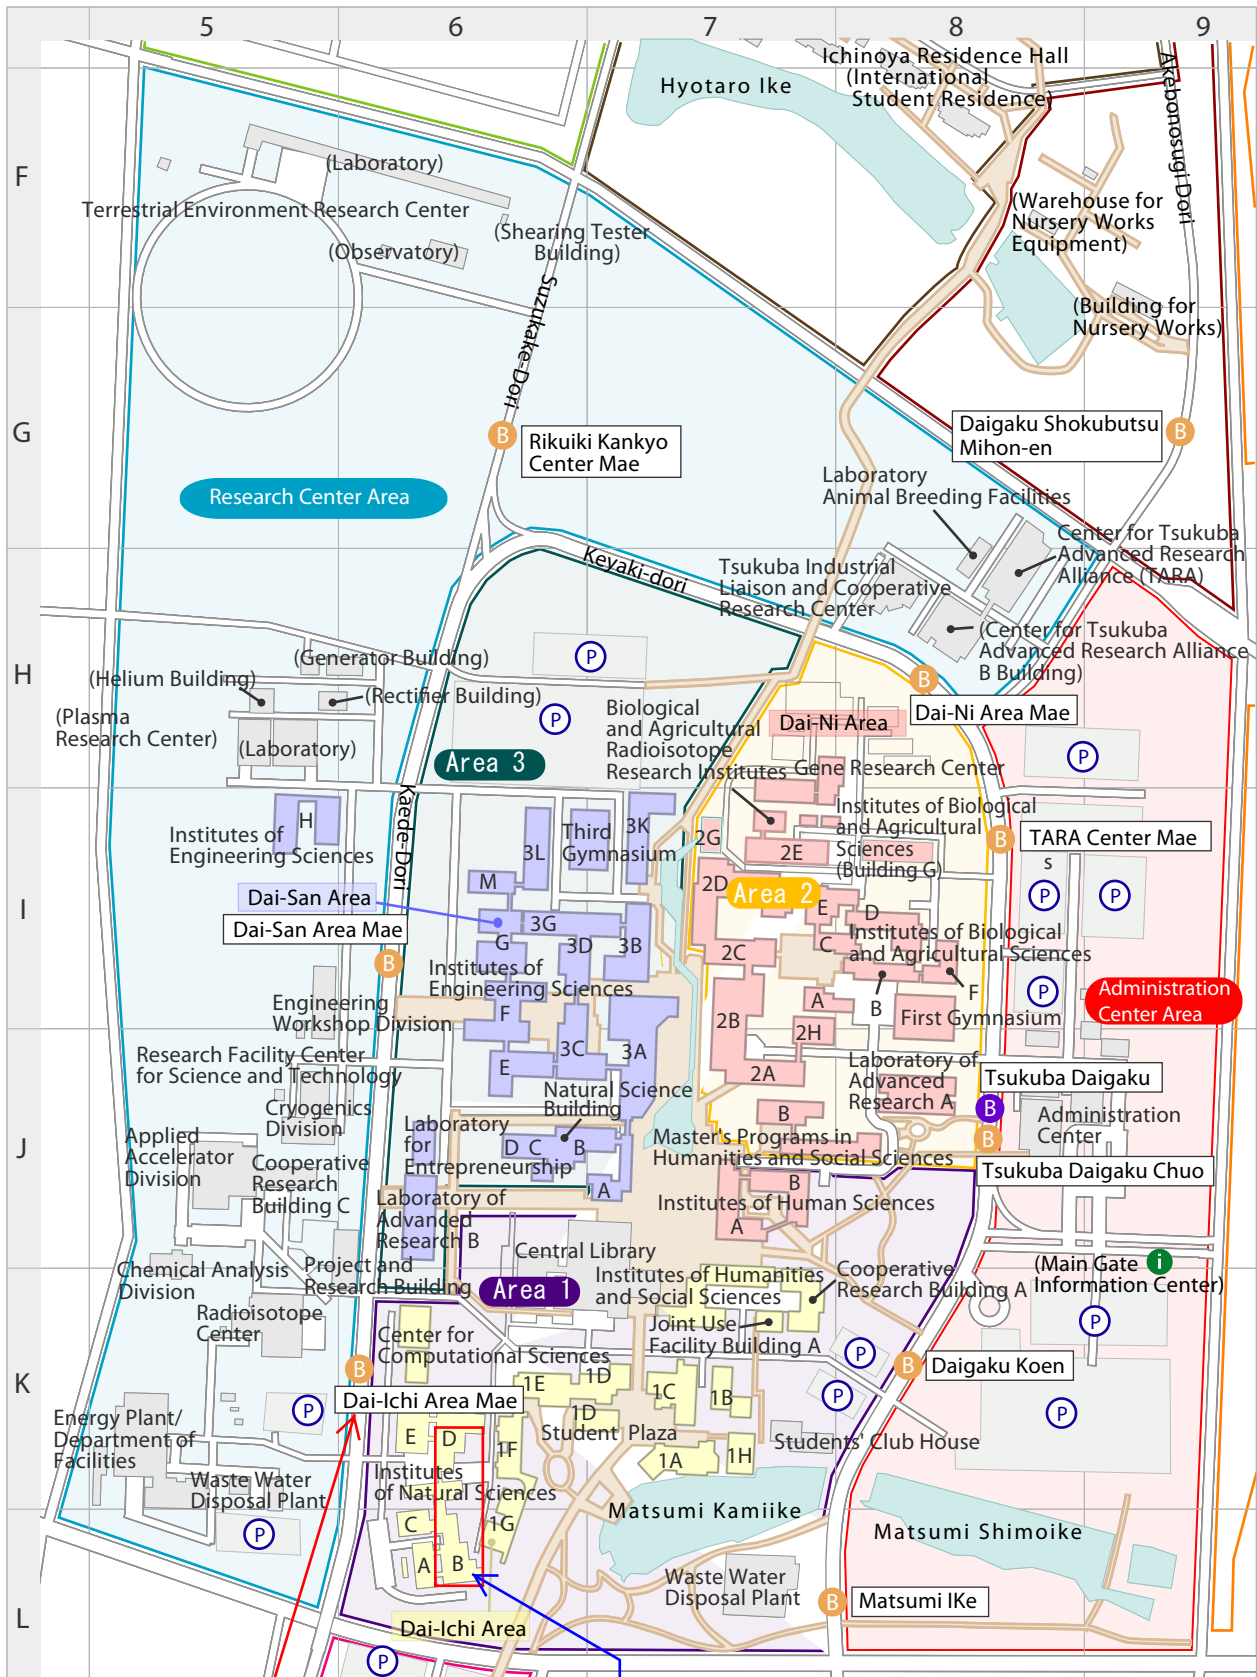

CAMPUS MAP Central Area

Rm. B319 (3rd floor):
Yasuhiro Hatsugai

Bus stop from the
station